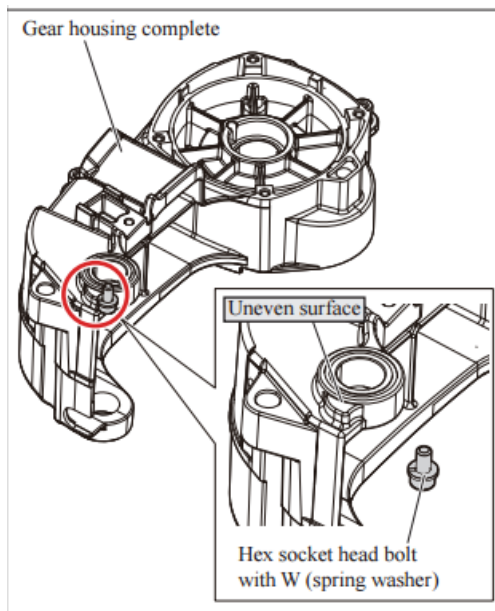

Item No.	Type	Sub	Part No.	Description	Qty	Unit
058			951163-4	SPRING PIN 5-20	1	PC.
059			272027-2	HANDLE 120	1	PC.
060	1		324323-5	WISE SCREW	1	PC.
	2		326802-9	WISE SCREW	1	PC.
061			265754-8	THUMB SCREW M6X12	1	PC.
062			345310-1	STOPPER PLATE	1	PC.
063			266321-2	H.S.SET SCREW(FLAT POINT)M6X16	1	PC.
064			282015-1	CHAIN	1	PC.
065			313114-9	WISE NUT	1	PC.
066			345311-9	PLATE	1	PC.
067			317662-0	SCREW GUIDE	1	PC.
068			951175-7	SPRING PIN 5-36	1	PC.
069			951110-5	SPRING PIN 4-16	1	PC.
070			265125-9	PAN HEAD SCREW M8X30	2	PC.
071			265508-3	HEX.BOLT M10X25	1	PC.
072			265508-3	HEX.BOLT M10X25	1	PC.
073			345315-1	GUIDE PLATE	1	PC.
074			252183-4	HEX.NUT M10-17	1	PC.
075			942251-8	SPRING WASHER 10	1	PC.
076			253197-6	FLAT WASHER 10	1	PC.
077			331648-0	PIPE 20-128	1	PC.
078			233633-8	TORSION SPRING 33	1	PC.
081			345313-5	SPARK GUARD	1	PC.
082			265144-5	PAN HEAD SCREW M6X12	1	PC.
083			421834-2	CUSHION	3	PC.
084			253197-6	FLAT WASHER 10	1	PC.
085			265509-1	HEX.BOLT M10X140	1	PC.
086			165352-7	BASE	1	PC.
087			961004-6	RETAINING RING S-8	1	PC.
088			267257-8	FLAT WASHER 8	1	PC.
089			256474-5	SHOULDER PIN 10-16	1	PC.
090			961056-7	RETAINING RING S-16	1	PC.
091			267257-8	FLAT WASHER 8	1	PC.
092			345312-7	WISE PLATE	1	PC.
093			253903-9	WAVE WASHER 6	1	PC.
097			681630-2	INSULATION WASHER	1	PC.
112	1		257390-4	SLEEVE 20, IRON	2	PC.
	2		257413-8	SLEEVE 20, PLASTIC(PA6-GF30)	2	PC.
116	2		922312-0	* HEX. SOCKET HEAD BOLT M6X12	1	PC.
117	2		253428-3	SPRING WASHER 6	1	PC.
118			931302-2	HEX. NUT M6	1	PC.
C01	2		821B83-7	CARTON F/LW1401	1	PC.

SERVICE CHANGES

1. Changes on Gear Housing Complete & Hex. Socket Head Bolt

(TI#B2830)

Item No.	Description	Type 1	Type 2	Type 3	Type 4
57	GEAR HOUSING COMPLETE		143464-6**	140G83-1	140D69-7
116	HEX. SOCKET HEAD BOLT M6X12 W/WASHER >HEX. SOCKET HEAD BOLT M6X12	922311-2		922312-0	

Above parts are completely interchangeable as a set.

** Parts Number remain same but Surface changed as below

Type 1

Type 2